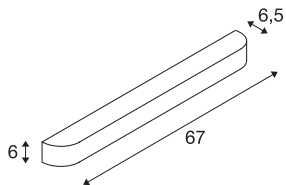

ARLINA T5 24

wall light, T16, brushed aluminium, frosted glass, L/W/H 67/6.5/6 cm, max. 24W, incl. electronic ballast

The ARLINA T5 24 wall light is made of brushed aluminium and fitted with a frosted glass cover. Designed to use energy-saving T5 fluorescent tubes, the ARLINA T5 24 wall light is pre-fitted with a ballast and ready for direct connection to the 230V mains supply.

TECHNICAL DATA

Item no.	155206
Socket	G5
Lamp	T16
Number of sockets	1
Lamps included	No
Assembly	Surface
Assembly details	Wall
Primary nominal voltage	220-240V ~50/60Hz
Safety class	I
Wattage	27 W
Color	aluminium
Light distribution	symmetric
Light outlet	direct - indirect
Length	67 cm
Width	6.5 cm
Height	6 cm
Net weight	2.198 kg
Gross weight	3.106 kg