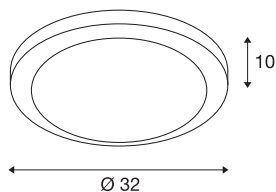

## MELAN

ceiling light, A60, round, brushed aluminium, frosted glass, max. 60W

The MELAN ceiling light impresses with its clear design and elegant contrast of the materials used - chrome-plated aluminium and glass.

## TECHNICAL DATA

Item no.	155236
Socket	E27
Number of sockets	1
IP Code	IP 20
Assembly	Surface
Assembly details	Ceiling, Wall
Primary nominal voltage	220-240V ~50/60Hz
Safety class	I
Wattage	60 W
Color	aluminium
Light distribution	rotational symmetric
Light outlet	direct
Height	10 cm
Diameter	32 cm
Net weight	1.291 kg
Gross weight	2.022 kg
BIG WHITE Page	427