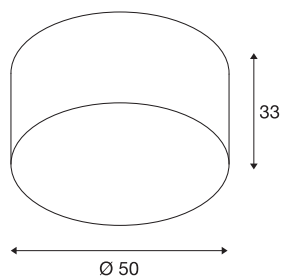

## SOPRANA CL-1

ceiling light, TC-DSE, round, beige shade Ø/H 50/26 cm, max. 3x60W

The generously designed lamp shade ensures a wide range of applications for the SOPRANA CL-1 ceiling light. The shade is made of textile and polystyrene and available in white or beige. It guarantees even lighting attributes with the standard E27 240V lamps used. The SOPRANA CL-1 ceiling light is ready for direct connection to the 230V mains supply.

## TECHNICAL DATA

Item no.	155373
Socket	E27
Number of sockets	3
IP Code	IP 20
Assembly	Surface
Assembly details	Ceiling
Primary nominal voltage	220-240V ~50/60Hz
Safety class	I
Wattage	60 W
Color	beige
Height	33 cm
Diameter	50 cm
Net weight	1.644 kg
Gross weight	3.62 kg
BIG WHITE Page	269