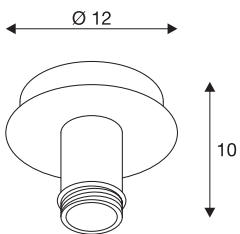

## FENDA

ceiling light, ceiling plate, A60, black, without shade, max. 60W

The FENDA Ceiling Rosette from our MIX & MATCH System enables individual combinations with our variously coloured FENDA Lamp Shades. With its built-in E27 holder, the luminaire is suitable for LEDs and energy saving lamps.

## TECHNICAL DATA

Item no.	155550
Socket	E27
Number of sockets	1
IP Code	IP 20
Assembly	Surface
Assembly details	Ceiling
Primary nominal voltage	220-240V ~50/60Hz
Safety class	I
Wattage	60 W
Color	black
Height	10 cm
Diameter	12 cm
Net weight	0.355 kg
Gross weight	0.484 kg
BIG WHITE Page	266