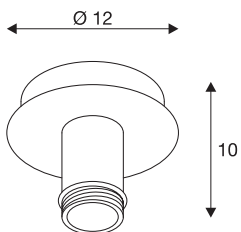

FENDA

ceiling light, ceiling plate, A60, white, without shade, max. 60W

The FENDA Ceiling Rosette from our MIX & MATCH System enables individual combinations with our variously coloured FENDA Lamp Shades. With its built-in E27 holder, the luminaire is suitable for LEDs and energy saving lamps.

TECHNICAL DATA

Item no.	155551
Socket	E27
Number of sockets	1
IP Code	IP 20
Assembly	Surface
Assembly details	Ceiling
Primary nominal voltage	220-240V ~50/60Hz
Safety class	I
Wattage	60 W
Color	white
Height	10 cm
Diameter	12 cm
Net weight	0.373 kg
Gross weight	0.493 kg
BIG WHITE Page	266