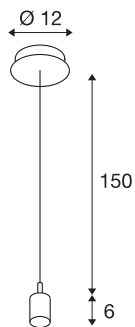

FENDA

pendant suspension, A60, black, without shade, max. 60W

The FENDA pendant suspension system with ceiling plate from our MIX & MATCH pendant system allows you to individually combine them with FENDA lamp shades. With its in-built E27 socket, the luminaire is suitable for both LED and energy-saving lamps.

TECHNICAL DATA

Item no.	155560
Socket	E27
Number of sockets	1
IP Code	IP 20
Assembly	Surface
Assembly details	Ceiling
Primary nominal voltage	220-240V ~50/60Hz
Safety class	I
Wattage	60 W
Color	black
Pendant length	150 cm
Net weight	0.412 kg
Gross weight	0.528 kg