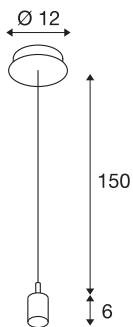

## FENDA

pendant suspension, A60, white, without shade, max. 60W

The FENDA pendant suspension system with ceiling plate from our MIX & MATCH pendant system allows you to individually combine them with FENDA lamp shades. With its in-built E27 socket, the luminaire is suitable for both LED and energy-saving lamps.

## TECHNICAL DATA

Item no.	155561
Socket	E27
Number of sockets	1
IP Code	IP 20
Assembly	Surface
Assembly details	Ceiling
Primary nominal voltage	220-240V ~50/60Hz
Safety class	I
Wattage	60 W
Color	white
Pendant length	150 cm
Net weight	0.434 kg
Gross weight	0.523 kg