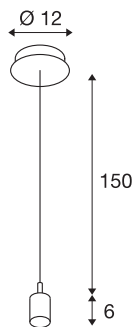

FENDA

pendant suspension, A60, chrome, without shade, max. 60W

The FENDA pendant suspension system with ceiling plate from our MIX & MATCH pendant system allows you to individually combine them with FENDA lamp shades. With its in-built E27 socket, the luminaire is suitable for both LED and energy-saving lamps.

TECHNICAL DATA

Item no.	155562
Socket	E27
Number of sockets	1
IP Code	IP 20
Assembly	Surface
Assembly details	Ceiling
Primary nominal voltage	220-240V ~50/60Hz
Safety class	I
Wattage	60 W
Color	chrome
Pendant length	150 cm
Net weight	0.399 kg
Gross weight	0.49 kg