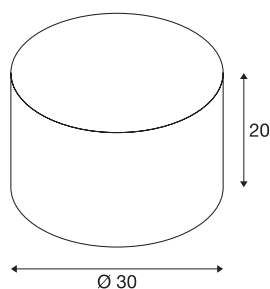

FENDA

lamp shade, round, white, Ø/H 30/20 cm

Elegant FENDA MIX & MATCH System Textile Shade with a diameter of 30 cm.

TECHNICAL DATA

Item no.	155582
Color	white
Height	20 cm
Diameter	30 cm
Net weight	0.363 kg
Gross weight	0.74 kg
BIG WHITE Page	267

Accessories

155570	FENDA , cover, white acrylic glass, Ø 29.8 cm
--------	--