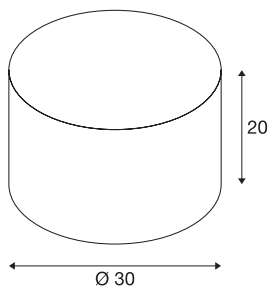

## FENDA

lamp shade, round, beige, Ø/H 30/20 cm

Elegant FENDA MIX & MATCH System Textile Shade with a diameter of 30 cm.

### TECHNICAL DATA

Item no.	155583
Color	beige
Height	20 cm
Diameter	30 cm
Net weight	0.369 kg
Gross weight	0.724 kg
BIG WHITE Page	267

## Accessories

155570	FENDA , cover, white acrylic glass, Ø 29.8 cm
--------	--