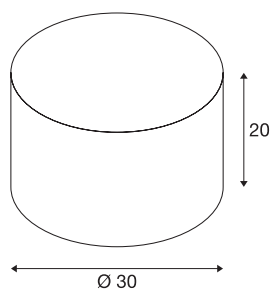

## FENDA

lamp shade, round, black/copper, Ø/H 30/20 cm

The FENDA lamp shade comes in new trendy colours from our MIX & MATCH light system and allows you to individually combine with FENDA lamp shades.

### TECHNICAL DATA

Item no.	155592
Color	black
Height	20 cm
Diameter	30 cm
Net weight	0.369 kg
Gross weight	0.748 kg
BIG WHITE Page	267

## Accessories

155570	FENDA , cover, white acrylic glass, Ø 29.8 cm
--------	---