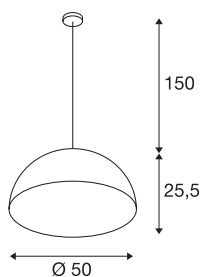

FORCHINI M PD-1

pendant, A60, round, black/gold, Ø 50cm, max. 40W

The FORCHINI M pendant PD-1 is the larger version of this series and is equipped with an aluminium-made lampshade which is connected to the chrome-plated ceiling plate using a fabric cable. Optionally available with black or white outer paint you can freely choose between the inner finishes in silver or gold colour finish. Alongside the optical aspects, the reflective inside surface also has an effect on the colour of light. The FORCHINI M PD-1 is delivered ready to connect to the 230V mains supply.

TECHNICAL DATA

Item no.	155930
Socket	E27
Number of sockets	1
IP Code	IP 20
Assembly	Surface
Assembly details	Ceiling
Primary nominal voltage	220-240V ~50/60Hz
Safety class	I
Wattage	40 W
Color	black
Light distribution	rotational symmetric
Light outlet	direct
Height	25.5 cm
Diameter	50 cm
Pendant length	150 cm
Net weight	3.105 kg
Gross weight	5.384 kg
BIG WHITE Page	313