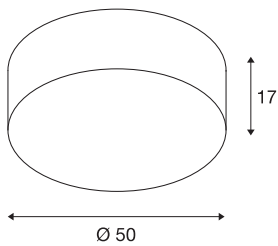

## TENORA CL-1

ceiling light, TC-(D,H,T,Q)SE, round, black shade Ø/H 50/15 cm, max. 69W

The TENORA CL-1 ceiling light convinces with its extremely flat body, which is covered by an acrylic glass lamp shade. Available in black or white, the textile and polyester-based shade guarantees the even lighting attributes of the standard E27 high voltage lamp used. The TENORA CL-1 ceiling light comes ready for direct connection to 230V mains supply.

## TECHNICAL DATA

Item no.	156050
Socket	E27
Number of sockets	3
IP Code	IP 20
Assembly	Surface
Assembly details	Ceiling
Primary nominal voltage	220-240V ~50/60Hz
Safety class	I
Wattage	23 W
Color	black
Light distribution	rotational symmetric
Light outlet	direct - indirect
Height	17 cm
Diameter	50 cm
Net weight	1.378 kg
Gross weight	3.214 kg
BIG WHITE Page	268