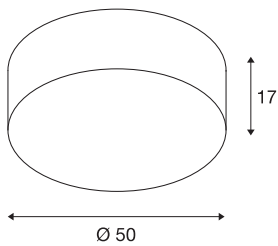

TENORA CL-1

ceiling light, TC-(D,H,T,Q)SE, round, white shade Ø/H 50/15 cm, max. 3x23W

The TENORA CL-1 ceiling light convinces with its extremely flat body, which is covered by an acrylic glass lamp shade. Available in black or white, the textile and polyester-based shade guarantees the even lighting attributes of the standard E27 high voltage lamp used. The TENORA CL-1 ceiling light comes ready for direct connection to 230V mains supply.

TECHNICAL DATA

Item no.	156051
Socket	E27
Number of sockets	3
IP Code	IP 20
Assembly	Surface
Assembly details	Ceiling
Primary nominal voltage	200-240V ~50/60Hz
Safety class	I
Wattage	23 W
Color	white
Light distribution	rotational symmetric
Light outlet	direct - indirect
Height	17 cm
Diameter	50 cm
Net weight	1.393 kg
Gross weight	3.154 kg
BIG WHITE Page	268