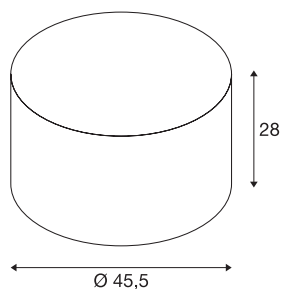

FENDA

lamp shade, round, white, Ø/H 45.5/28 cm

FENDA lamp shade with 455 mm diameter and 280 mm height in white.

TECHNICAL DATA

Item no.	156111
Color	white
Height	28 cm
Diameter	45.5 cm
Net weight	0.645 kg
Gross weight	1.868 kg
BIG WHITE Page	267

Accessories

156100	FENDA , cover, white acrylic glass, Ø 45.5 cm
--------	--