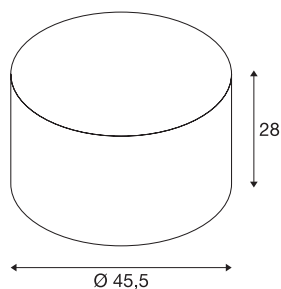

FENDA

lamp shade, round, beige, Ø/H 45.5/28 cm

FENDA lamp shade with 455 mm diameter and 280 mm height in beige.

TECHNICAL DATA

Item no.	156113
Color	beige
Height	28 cm
Diameter	45.5 cm
Net weight	0.641 kg
Gross weight	1.714 kg
BIG WHITE Page	267

Accessories

156100	FENDA , cover, white acrylic glass, Ø 45.5 cm
--------	--------------------------------------------------