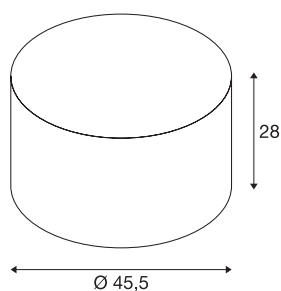

FENDA

lamp shade, round, black/copper, Ø/H 45.5/28 cm

FENDA lamp shade with 455 mm diameter and 280 mm height in black/ copper.

TECHNICAL DATA

Item no.	156122
Color	black
Height	28 cm
Diameter	45.5 cm
Net weight	1.606 kg
Gross weight	1.857 kg
BIG WHITE Page	267

Accessories

156100	FENDA , cover, white acrylic glass, Ø 45.5 cm
--------	--