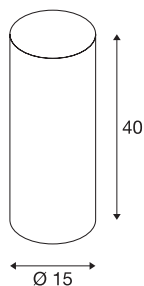

## FENDA

lamp shade, round, white, Ø/H 15/40 cm

FENDA lamp shade with 150 mm diameter and 400 mm height in white.

## TECHNICAL DATA

Item no.	156141
Color	white
Height	40 cm
Diameter	15 cm
Net weight	0.225 kg
Gross weight	0.504 kg
BIG WHITE Page	296