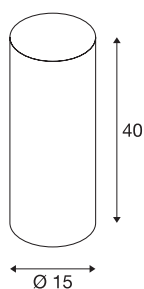

FENDA

lamp shade, round, beige, Ø/H 15/40 cm

FENDA lamp shade with 150 mm diameter and 400 mm height in beige.

TECHNICAL DATA

Item no.	156143
Color	beige
Height	40 cm
Diameter	15 cm
Net weight	0.236 kg
Gross weight	0.515 kg
BIG WHITE Page	296