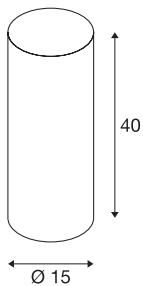

## FENDA

lamp shade, round, black/copper, Ø/H 15/40 cm

FENDA lamp shade with 150 mm diameter and 400 mm height in black/copper.

### TECHNICAL DATA

Item no.	156152
Color	black
Height	40 cm
Diameter	15 cm
Net weight	0.225 kg
Gross weight	0.497 kg
BIG WHITE Page	296