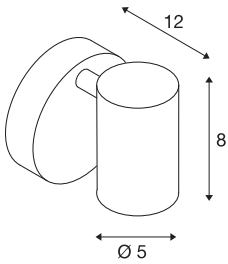

## HELIA

wall and ceiling light, single-headed, LED, 3000K, 35°, white

The functional HELIA wall and ceiling light consists of an aluminium structure that is optionally available with a black or white housing. The lamp head can also be rotated and swivelled. Thanks to the built-in Premium LED, the single-headed HELIA luminaire is ready for direct connection to the 230V mains power supply.

## TECHNICAL DATA

Item no.	156501
Rotating or tilting	rotary Bar and tiltable
IP Code	IP 20
Assembly	Surface
Assembly details	Ceiling,Wall
Dimmable	Yes
Dimming technology	trailing edge
Primary nominal voltage	220-240V ~50/60Hz
Secondary power / voltage	500 mA
Safety class	I
Wattage	10 W
Minimum ambient temperature	-20 °C
Maximum ambient temperature	50 °C
Level of inrush current	10 A
Duration of inrush current	40 µs
Stroboscopic effect (SVM)	0.02
Lumen	820 lm
Colour temperature	3000 Kelvin
Beam angle	35 °
Color	white
CRI	90
LXXBXX data	L70B50

## Light Source

916387	
--------	---

Service life	30000 h
Width	9 cm
Height	9.5 cm
Depth	12 cm
Net weight	0.439 kg
Gross weight	0.576 kg