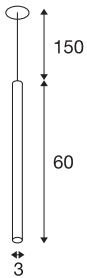

HELIA 30

pendant, LED, 3000K, round, black, flat canopy for recessed installation, 7.5W

With the HELIA 30 you have a recessed pendant with a puristic and clear design. This luminaire is available in black, white and brushed copper. With integrated 7.5 W warm-white premium LED. The luminaire is supplied with a 1.5 m connection lead / suspension. A separate 500mA constant current driver is required for operation.

TECHNICAL DATA

Item no.	158400
Number of different light outlets	1
IP Code	IP 20
Assembly	Recessed
Assembly details	Ceiling
Secondary power / voltage	500 mA
Safety class	III
Wattage	7.5 W
Maximum ambient temperature	30 °C
Lumen	500 lm
Colour temperature	3000 Kelvin
Beam angle	40 °
Color	black
CRI	90
LXXBXX data	L70B50
Service life	30000 h
Light distribution	rotational symmetric
Light outlet	direct
Length	60 cm
Diameter	3 cm
Pendant length	150 cm
Net weight	0.483 kg

Light Source

916381	
--------	---

Accessories

1007226	LED driver 21W 500mA
1007227	LED driver 20W 350mA- /500mA PHASE
1007229	LED driver 25W 150-700- mA DALI TOUCH

Gross weight	0.739 kg
Shape of cut-out	round
Installation depth	3 cm
Installation diameter	6.8 cm
BIG WHITE Page	301