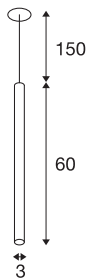

HELIA 60

pendant, LED, 3000K, round, white, flat canopy for recessed installation, 7.5W

With the HELIA 60 you have a recessed pendant with a puristic and clear design. This luminaire is available in black, white and brushed copper. With integrated 7.5 W warm-white premium LED. The luminaire is supplied with a 1.5 m connection lead / suspension. A separate 500mA constant current driver is required for operation.

TECHNICAL DATA

Item no.	158401
Number of different light outlets	1
IP Code	IP 20
Assembly	Recessed
Assembly details	Ceiling
Secondary power / voltage	500 mA
Safety class	III
Wattage	7.5 W
Maximum ambient temperature	30 °C
Lumen	550 lm
Colour temperature	3000 Kelvin
Beam angle	40 °
Color	white
CRI	90
LXXBXX data	L70B50
Service life	30000 h
Light distribution	rotational symmetric
Light outlet	direct
Length	60 cm
Diameter	3 cm
Pendant length	150 cm
Net weight	0.496 kg

Light Source

916381	
--------	---

Accessories

1007227	LED driver 20W 350mA- /500mA PHASE
---------	---------------------------------------

Gross weight	0.748 kg
Shape of cut-out	round
Installation depth	3 cm
Installation diameter	6.8 cm