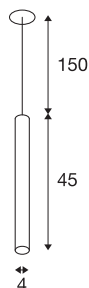

HELIA 40

pendant, LED, 3000K, round, black, flat canopy, 9W

With the HELIA 40 you have a recessed pendant with a puristic and clear design. This luminaire is available in black, white and brushed copper. With integrated 7.5 W warm-white premium LED. The luminaire is supplied with a 1.5 m connection lead / suspension. A separate 500mA constant current driver is required for operation.

TECHNICAL DATA

Item no.	158410
Number of different light outlets	1
IP Code	IP 20
Assembly	Recessed
Assembly details	Ceiling
Secondary power / voltage	500 mA
Safety class	III
Wattage	9 W
Maximum ambient temperature	30 °C
Lumen	700 lm
Colour temperature	3000 Kelvin
Beam angle	30 °
Color	black
CRI	90
LXXBXX data	L70B50
Service life	30000 h
Light distribution	rotational symmetric
Light outlet	direct
Length	45 cm
Diameter	4 cm
Pendant length	150 cm
Net weight	0.573 kg

Light Source

916387	
--------	---

Accessories

1007226	LED driver 21W 500mA
1007227	LED driver 20W 350mA- /500mA PHASE
1007229	LED driver 25W 150-700- mA DALI TOUCH

Gross weight	0.8 kg
Shape of cut-out	round
Installation depth	3 cm
Installation diameter	6.8 cm
BIG WHITE Page	303