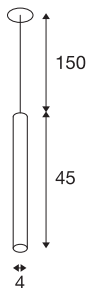

HELIA 45

pendant, LED, 3000K, round, white, flat canopy, 9W

With the HELIA 45 you have a recessed pendant with a puristic and clear design. This luminaire is available in black, white and brushed copper. With integrated 7.5 W warm-white premium LED. The luminaire is supplied with a 1.5 m connection lead / suspension. A separate 500mA constant current driver is required for operation.

TECHNICAL DATA

Item no.	158411
Number of different light outlets	1
IP Code	IP 20
Assembly	Recessed
Assembly details	Ceiling
Secondary power / voltage	500 mA
Safety class	III
Wattage	9 W
Maximum ambient temperature	30 °C
Lumen	720 lm
Colour temperature	3000 Kelvin
Beam angle	30 °
Color	white
CRI	90
LXXBXX data	L70B50
Service life	30000 h
Light distribution	rotational symmetric
Light outlet	direct
Length	45 cm
Diameter	4 cm
Pendant length	150 cm
Net weight	0.572 kg

Light Source

916387	
--------	---

Accessories

464144	LED DRIVER , 15W, 500-mA, incl. strain relief, dimmable
464091	LED DRIVER , 9VA, 500-mA, incl. strain relief

Gross weight	0.797 kg
Shape of cut-out	round
Installation depth	3 cm
Installation diameter	6.8 cm