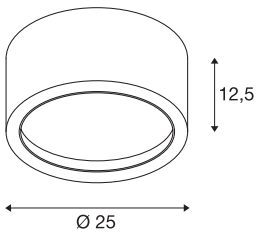

FERA 25

ceiling light, LED, 3000K, round, white, 1800 lm, max. 21W, including LED driver

The high-voltage LED ceiling light FERA 25 convinces with its simple design and high luminosity. The integrated LED reaches a luminous flux of 1800 lm. Thus, the fitting can be used for general room lighting. Thanks to the built-in LED driver, the light is ready for direct connection to 230V AC.

TECHNICAL DATA

Item no.	161461
IP Code	IP 20
Assembly	Surface
Assembly details	Ceiling
Primary nominal voltage	220-240V ~50/60Hz
Secondary power / voltage	550 mA
Safety class	I
Wattage	23 W
Minimum ambient temperature	-20 °C
Maximum ambient temperature	45 °C
Stroboscopic effect (SVM)	0.03
Lumen	1800 lm
Colour temperature	3000 Kelvin
Beam angle	100 °
Color	white
CRI	80
LXXBXX data	L70B50
Service life	20000 h
Height	12.5 cm
Diameter	25 cm
Net weight	1.816 kg
Gross weight	2.187 kg