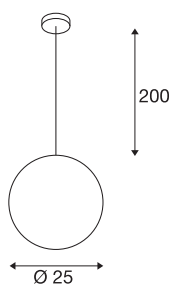

ROTOBALL 25

pendant, TC-(D,H,T,Q)SE, silver-grey/white, Ø 25 cm, max. 24W

The spherical ROTOBALL 240V pendant features a lamp shade made of temperature resistant plastic, optically complimented by a silver grey, steel mounting bracket. The voluminous lamp shade, coupled with a standard E27 holder for energy-saving lamps or LEDs, provides even illumination characteristics. The package includes an appropriate ceiling plate. The ROTOBALL 25 pendant is thus ready for direct connection to the 230V mains supply.

TECHNICAL DATA

Item no.	165390
Socket	E27
Number of sockets	1
IP Code	IP 20
Assembly	Surface
Assembly details	Ceiling
Primary nominal voltage	220-240V ~50/60Hz
Safety class	I
Wattage	24 W
Color	white
Light distribution	rotational symmetric
Light outlet	direct - indirect
Diameter	25 cm
Pendant length	200 cm
Net weight	1.192 kg
Gross weight	1.728 kg
BIG WHITE Page	317