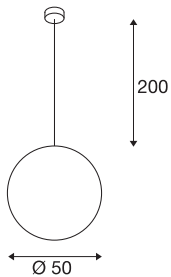

ROTOBALL 50

pendant, TC-TSE, silver-grey/white, Ø 50 cm, max. 24W

The spherical ROTOBALL 50, 240V pendant features a lamp shade made of temperature resistant plastic, optically complimented by a silver grey, steel mounting bracket. The voluminous lamp shade, coupled with a standard E27 holder for energy-saving lamps, provides even illumination characteristics. The package includes an appropriate ceiling plate. The ROTOBALL 50 pendant is thus ready for direct connection to the 230V mains supply.

TECHNICAL DATA

Item no.	165400
Socket	E27
Number of sockets	1
IP Code	IP 20
Assembly	Surface
Assembly details	Ceiling
Primary nominal voltage	220-240V ~50/60Hz
Safety class	I
Wattage	24 W
Color	white
Light distribution	rotational symmetric
Light outlet	direct - indirect
Diameter	50 cm
Pendant length	200 cm
Net weight	3.241 kg
Gross weight	5.166 kg
BIG WHITE Page	317