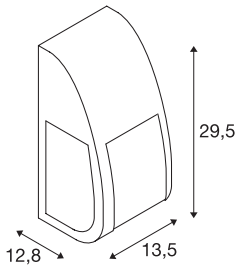

KERAS ELT

outdoor wall and ceiling light, TC-TSE, IP54, silver-grey, energy-saving lamp, max. 24W

Aluminium-made wall and ceiling light KERAS ELT with opalescent polycarbonate illumination surface. With protection class IP54, the luminaire is available in several colour versions and is suitable for outdoor use. The electrical connection is made directly to the 230V mains supply.

TECHNICAL DATA

Item no.	227174
Number of sockets	1
IP Code	IP 54
Assembly	Surface
Assembly details	Ceiling,Wall
Primary nominal voltage	220-240V ~50/60Hz
Safety class	I
Wattage	25 W
Color	grey
Light distribution	symmetric
Light outlet	direct - indirect
Width	13.5 cm
Height	29.5 cm
Depth	12.8 cm
Net weight	1.314 kg
Gross weight	1.536 kg