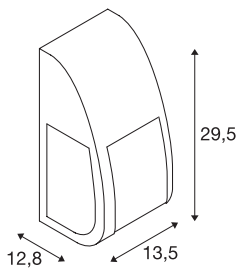

KERAS ELT

outdoor wall and ceiling light, TC-TSE, IP54, anthracite, energy-saving lamp, max. 24W

Aluminium-made wall and ceiling light KERAS ELT with opalescent polycarbonate illumination surface. With protection class IP54, the luminaire is available in several colour versions and is suitable for outdoor use. The electrical connection is made directly to the 230V mains supply.

TECHNICAL DATA

Item no.	227176
Socket	E27
Number of sockets	1
IP Code	IP 54
Impact resistance class	IK 03
Assembly	Surface
Assembly details	Ceiling, Wall
Primary nominal voltage	220-240V ~50/60Hz
Safety class	I
Wattage	25 W
Color	anthracite
Light distribution	symmetric
Light outlet	direct - indirect
Width	13.5 cm
Height	29.5 cm
Depth	12.8 cm
Net weight	1.305 kg
Gross weight	1.567 kg
BIG WHITE Page	779