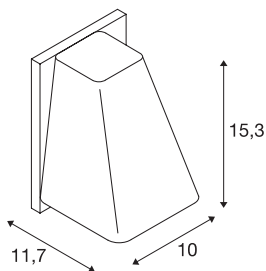

## TECHNICAL DATA

|                         |                   |
|-------------------------|-------------------|
| Item no.                | 227194            |
| Socket                  | GU10              |
| Number of sockets       | 1                 |
| IP Code                 | IP 44             |
| Assembly                | Surface           |
| Assembly details        | Wall              |
| Primary nominal voltage | 220-240V ~50/60Hz |
| Safety class            | I                 |
| Wattage                 | 50 W              |
| Color                   | grey              |
| Light outlet            | direct            |
| Width                   | 10 cm             |
| Height                  | 15.3 cm           |
| Depth                   | 11.7 cm           |
| Net weight              | 0.727 kg          |
| Gross weight            | 0.896 kg          |