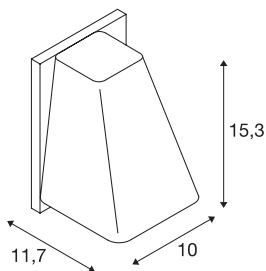

## TECHNICAL DATA

Item no.	227195
Socket	GU10
Number of sockets	1
IP Code	IP 44
Assembly	Surface
Assembly details	Wall
Primary nominal voltage	220-240V ~50/60Hz
Safety class	I
Wattage	50 W
Color	anthracite
Light outlet	direct
Width	10 cm
Height	15.3 cm
Depth	11.7 cm
Net weight	0.704 kg
Gross weight	0.866 kg
BIG WHITE Page	768