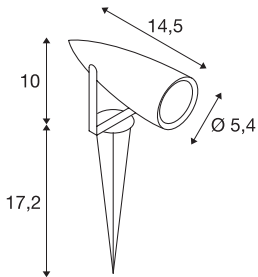

SYNA

outdoor spike luminaire, LED, 3000K, IP55, silver-grey, 230V, 8.6W

The SYNA ground spike luminaire is available in several colour variants and comes with a powerful, warm-white 9 Watt LED fitted. The luminaire is made of aluminium and is connected using the supply cable incl. plug directly to the 230V mains supply. Thanks to its IP55 protection class, the luminaire is suitable for outdoor use.

TECHNICAL DATA

Item no.	227504
IP Code	IP 55
Impact resistance class	IK 04
Impact resistance	0.5 Joule
Assembly	Recessed
Assembly details	Ground
Primary nominal voltage	220-240V ~50/60Hz
Safety class	I
Wattage	9 W
Minimum ambient temperature	-20 °C
Maximum ambient temperature	40 °C
Stroboscopic effect (SVM)	3.25
Lumen	470 lm
Colour temperature	3000 Kelvin
Beam angle	50 °
Color	grey
CRI	80
LXXBXX data	L70B50
Service life	30000 h
Length	14.5 cm
Height	10 cm
Diameter	5.4 cm

Light Source

954801	
--------	---

Length of earth spike	17.2 cm
Net weight	0.705 kg
Gross weight	0.762 kg