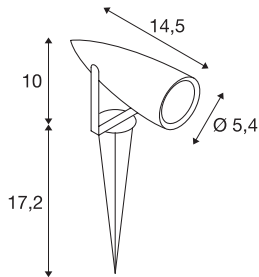

SYNA

outdoor spike luminaire, LED, 3000K, IP55, anthracite, 230V, 8.6W

The SYNA ground spike luminaire is available in several colour variants and comes with a powerful, warm-white 9 Watt LED fitted. The luminaire is made of aluminium and is connected using the supply cable incl. plug directly to the 230V mains supply. Thanks to its IP55 protection class, the luminaire is suitable for outdoor use.

TECHNICAL DATA

Item no.	227505
IP Code	IP 55
Impact resistance class	IK 04
Impact resistance	0.5 Joule
Assembly	Recessed
Assembly details	Ground
Primary nominal voltage	220-240V ~50/60Hz
Safety class	I
Wattage	9 W
Minimum ambient temperature	-20 °C
Maximum ambient temperature	40 °C
Stroboscopic effect (SVM)	3.25
Lumen	470 lm
Colour temperature	3000 Kelvin
Beam angle	50 °
Color	anthracite
CRI	80
LXXBXX data	L70B50
Service life	30000 h
Length	14.5 cm
Height	10 cm
Diameter	5.4 cm

Light Source

954801	
--------	--

Length of earth spike	17.2 cm
Net weight	0.701 kg
Gross weight	0.763 kg
BIG WHITE Page	689