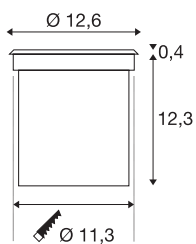

ROCCI 125

outdoor inground fitting, LED, 3000K, IP67, round, stainless steel 316, max. 6W

The inground fitting ROCCI 125 has a round stainless steel shade with a transparent glass cover and is fitted with a COB LED module. With protection class IP67, the luminaire is available with two shapes of shades and is suitable for outdoor use. The electrical connection is made directly to the 230V mains supply. A mounting pot is included in the delivery for simple assembly.

TECHNICAL DATA

Item no.	227600
IP Code	IP 67
Impact resistance class	IK 08
Impact resistance	5 Joule
Assembly	Recessed
Assembly details	Ground
Primary nominal voltage	100-277V ~50/60Hz
Secondary power / voltage	700 mA
Safety class	I
Wattage	8.6 W
Minimum ambient temperature	-20 °C
Maximum ambient temperature	45 °C
Level of inrush current	5 A
Duration of inrush current	25 µs
Temperature at glass (light emission)	48 °C
Stroboscopic effect (SVM)	0.02
Lumen	580 lm
Colour temperature	3000 Kelvin
Beam angle	120 °
Color	stainless steel
LXXBXX data	L70B50
Service life	40000 h

Light Source

916530	
--------	---

Depth	12.7 cm
Diameter	12.6 cm
Net weight	0.924 kg
Gross weight	1.078 kg
Shape of cut-out	round
Installation depth	12.3 cm
Installation diameter	11.3 cm
BIG WHITE Page	854