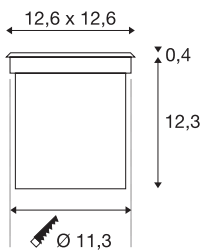

## ROCCI 125

outdoor inground fitting, LED, 3000K, IP67, square, stainless steel 316, max. 6W

The inground fitting ROCCI 125 has a square stainless steel shade with a transparent glass cover and is fitted with a COB LED module. With protection class IP67, the luminaire is available with two shapes of shades and is suitable for outdoor use. The electrical connection is made directly to the 230V mains supply. A mounting pot is included in the delivery for simple assembly.

## TECHNICAL DATA

Item no.	227604
IP Code	IP 67
Impact resistance class	IK 08
Impact resistance	5 Joule
Assembly	Recessed
Assembly details	Ground
Primary nominal voltage	100-277V ~50/60Hz
Secondary power / voltage	700 mA
Safety class	I
Wattage	8.6 W
Minimum ambient temperature	-20 °C
Maximum ambient temperature	45 °C
Level of inrush current	5 A
Duration of inrush current	25 µs
Temperature at glass (light emission)	48 °C
Stroboscopic effect (SVM)	0.02
Lumen	580 lm
Colour temperature	3000 Kelvin
Beam angle	120 °
Color	stainless steel
CRI	80
LXXBXX data	L70B50

## Light Source

916530	
--------	--

Service life	40000 h
Length	12.6 cm
Width	12.6 cm
Depth	12.7 cm
Net weight	1.019 kg
Gross weight	1.17 kg
Shape of cut-out	round
Installation depth	12.3 cm
Installation diameter	11.3 cm
BIG WHITE Page	854