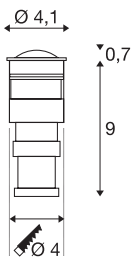

POWER TRAIL-LITE 42

outdoor inground fitting, LED, 3000K, IP67, round, stainless steel 316

The POWER TRAIL-LITE 42 is a recessed floor and wall light with a high-output PowerLED and is IP67 rated, which means it is suitable for use outdoors. Alternative models in different light colours and with round or square covers are available. For easy installation, a mounting box is included in the scope of delivery. The electrical connection uses the supply cable on a separately available 350 mA LED driver. This light contains integrated LED light bulbs.

TECHNICAL DATA

Item no.	228332
IP Code	IP 67
Impact resistance class	IK 08
Assembly	Recessed
Assembly details	Ground,Wall
Secondary power / voltage	350 mA
Safety class	III
Wattage	1 W
Minimum ambient temperature	-20 °C
Maximum ambient temperature	40 °C
Temperature at glass (light emission)	30 °C
Lumen	45 lm
Colour temperature	3000 Kelvin
Beam angle	60 °
Color	stainless steel
CRI	90
LXXBXX data	L70B50
Service life	30000 h
Light distribution	rotational symmetric
Light outlet	direct
Depth	6.5 cm
Diameter	4.1 cm

Light Source

954799	
--------	---

Net weight	0.295 kg
Gross weight	0.366 kg
Shape of cut-out	round
Installation depth	9 cm
Installation diameter	4 cm
BIG WHITE Page	849