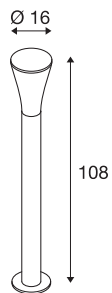

ALPHA CONE 100

outdoor bollard light, TC-(D,H,T,Q)SE, IP55, anthracite, Ø/H 7.3/108 cm, max. 24W

The aluminium-made floor stand of the ALPHA CONE 100 emits its light via one opalescent lamp head made from PC. With protection class IP55, it is suitable for outdoor use. As optional accessories for the colour and size versions available, we offer suitable earth spikes, concrete anchor sets, hanger bolt sets and a connection box for safe electrical connection within the round bollard. Connection is made to the 230V mains voltage.

TECHNICAL DATA

Item no.	228925
Socket	E27
Number of sockets	1
IP Code	IP 55
Impact resistance class	IK 03
Impact resistance	0.35 Joule
Assembly	Surface
Assembly details	Ground, Ground with Acc.
Primary nominal voltage	220-240V ~50/60Hz
Safety class	I
Wattage	24 W
Color	anthracite
Height	108 cm
Diameter	16 cm
Net weight	1.76 kg
Gross weight	2.837 kg
BIG WHITE Page	665

Recommended lamp

1005289	T38 E27 , white LED light, 8W 3000K CRI90 240°
1005307	T45 E27 , white LED light, 13.5W 3000K CRI90 240°

Accessories

228730	CONNECTION BOX , 3-pin, IP68
228712	CONCRETE ANCHOR , for garden lights
228722	EARTH SPIKE , for gar- den luminaires, galvanis- ed steel