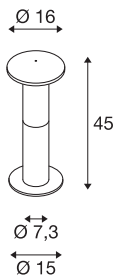

## ALPA MUSHROOM 45

outdoor floor stand, TC-(D,H,T,Q)SE, IP55, stone-grey, Ø/H 16/40 cm, max. 24W

The aluminium-made floor stand of the ALPHA MUSHROOM 40 emits its light via one opalescent mushroom-shaped lamp head made from PC. With protection class IP55, it is suitable for outdoor use. As optional accessories for the colour and size versions available for the luminaire, we offer suitable earth spikes, concrete anchor sets, hanger bolt sets and a connection box for safe electrical connection within the round bollard. Connection is made to the 230V mains voltage.

## TECHNICAL DATA

Item no.	228935
Socket	E27
Number of sockets	1
IP Code	IP 55
Impact resistance class	IK 03
Impact resistance	0.35 Joule
Assembly	Surface
Assembly details	Ground, Ground with Acc.
Primary nominal voltage	220-240V ~50/60Hz
Safety class	I
Wattage	24 W
Color	anthracite
Height	40 cm
Diameter	16 cm
Net weight	0.95 kg
Gross weight	1.337 kg
BIG WHITE Page	665