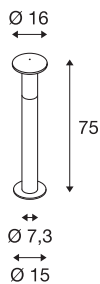

## ALPHA MUSHROOM 75

outdoor floor stand, TC-(D,H,T,Q)SE, IP55, stone-grey, Ø/H 16/75 cm, max. 24W

The aluminium-made floor stand of the ALPHA MUSHROOM 75 emits its light via one opalescent mushroom-shaped lamp head made from PC. With protection class IP55, it is suitable for outdoor use. As optional accessories for the colour and size versions available, we offer suitable earth spikes, concrete anchor sets, hanger bolt sets and a connection box for safe electrical connection within the round bollard. Connection is made to the 230V mains voltage.

## TECHNICAL DATA

Item no.	228945
Socket	E27
Number of sockets	1
IP Code	IP 55
Impact resistance class	IK 03
Impact resistance	0.35 Joule
Assembly	Surface
Assembly details	Ground, Ground with Acc.
Primary nominal voltage	220-240V ~50/60Hz
Safety class	I
Wattage	24 W
Color	anthracite
Height	75 cm
Diameter	16 cm
Net weight	1.39 kg
Gross weight	2.04 kg
BIG WHITE Page	665