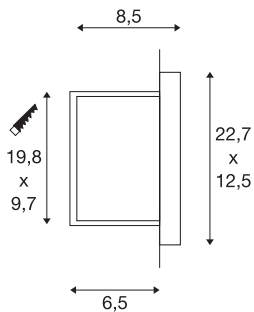

BRICK DOWNUNDER

outdoor recessed wall light, C35, IP44, silver-grey, max. 40W

Wall lamp made from aluminium with indirect and glare-free light emission. Rated IP44, the fitting is suitable for outdoor use. The electrical connection is made via 230V mains supply.

TECHNICAL DATA

Item no.	229062
Socket	E14
Lamp	C35
Number of sockets	1
Lamps included	No
IP Code	IP 44
Impact resistance class	IK 02
Assembly	Recessed
Assembly details	Wall
Number of through-wires	10
Primary nominal voltage	220-240V ~50/60Hz
Safety class	I
Wattage	40 W
Color	grey
Light outlet	direct
Width	22.7 cm
Height	12.5 cm
Depth	8.5 cm
Net weight	0.606 kg
Gross weight	0.695 kg
Shape of cut-out	square
Installation length	9.7 cm

Installation width	19.8 cm
Installation depth	6.5 cm
BIG WHITE Page	827

Recommended lamp

1005285	C35 E14 , Frosted LED light, 4.2W 2700K CRI90 320°
1005284	C35 E14 , transparent LED light, 4.2W 2700K CRI90 320°