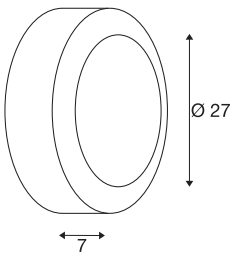

BULAN

outdoor wall and ceiling light, C35, IP44, round, white, frosted glass, max. 60W

Round and aluminium-made wall and ceiling light BULAN which is rated IP44 and thereby suitable for outdoor use. The frosted and glass-made light surface is surrounded by a painted housing. Available in different colour versions, the electrical connection is made directly to 230V mains supply.

TECHNICAL DATA

Item no.	229071
Socket	E14
Number of sockets	1
IP Code	IP 44
Assembly	Surface
Assembly details	Ceiling,Wall
Primary nominal voltage	220-240V ~50/60Hz
Safety class	I
Wattage	60 W
Color	white
Height	7 cm
Diameter	27 cm
Net weight	1.544 kg
Gross weight	1.814 kg
BIG WHITE Page	815