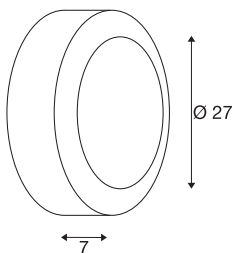

## BULAN

outdoor wall and ceiling light, C35, IP44, round, silver-grey, frosted glass, max. 60W

Round and aluminium-made wall and ceiling light BULAN which is rated IP44 and thereby suitable for outdoor use. The frosted and glass-made light surface is surrounded by a painted housing. Available in different colour versions, the electrical connection is made directly to 230V mains supply.

## TECHNICAL DATA

Item no.	229072
Socket	E14
Number of sockets	1
IP Code	IP 44
Assembly	Surface
Assembly details	Ceiling,Wall
Primary nominal voltage	220-240V ~50/60Hz
Safety class	I
Wattage	60 W
Color	grey
Height	7 cm
Diameter	27 cm
Net weight	1.69 kg
Gross weight	1.961 kg
BIG WHITE Page	815

## Recommended lamp

1005285	C35 E14 , Frosted LED light, 4.2W 2700K CRI90 320°
---------	----------------------------------------------------