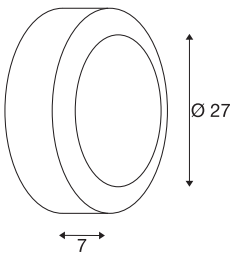

BULAN

outdoor wall and ceiling light, C35, IP44, round, anthracite, frosted glass, max. 60W

Round and aluminium-made wall and ceiling light BULAN which is rated IP44 and thereby suitable for outdoor use. The frosted and glass-made light surface is surrounded by a painted housing. Available in different colour versions, the electrical connection is made directly to 230V mains supply.

TECHNICAL DATA

Item no.	229075
Socket	E14
Number of sockets	1
IP Code	IP 44
Assembly	Surface
Assembly details	Ceiling,Wall
Primary nominal voltage	220-240V ~50/60Hz
Safety class	I
Wattage	60 W
Color	anthracite
Height	7 cm
Diameter	27 cm
Net weight	1.504 kg
Gross weight	1.859 kg
BIG WHITE Page	815