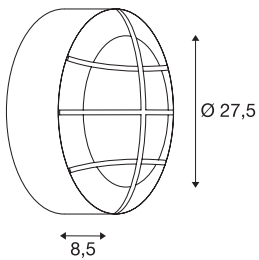

BULAN GRID

outdoor wall and ceiling light, TC-TSE, IP55, round, white, max. 50W

Round and aluminium-made wall and ceiling light BULAN GRID, which is rated IP55 and thereby suitable for outdoor use. The opalescent and PC-made illumination surface of the double-headed luminaire is protected by an even-coloured grid. The electrical connection of the luminaire, which comes in various colours, is made directly to the 230V mains supply.

TECHNICAL DATA

Item no.	229081
Socket	E27
Number of sockets	2
IP Code	IP 55
Assembly	Surface
Assembly details	Ceiling,Wall
Primary nominal voltage	220-240V ~50/60Hz
Safety class	I
Wattage	25 W
Color	white
Height	8.5 cm
Diameter	27.5 cm
Net weight	1.226 kg
Gross weight	1.498 kg
BIG WHITE Page	815