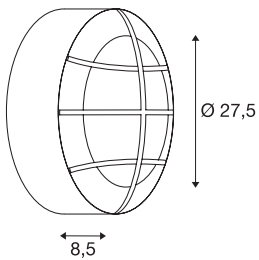

BULAN GRID

outdoor wall and ceiling light, A60, IP55, round, anthracite, max. 50W, PC cover

Round and aluminium-made wall and ceiling light BULAN GRID, which is rated IP55 and thereby suitable for outdoor use. The opalescent and PC-made illumination surface of the double-headed luminaire is protected by an even-coloured grid. The electrical connection of the luminaire, which comes in various colours, is made directly to the 230V mains supply.

TECHNICAL DATA

Item no.	229085
Socket	E27
Number of sockets	2
IP Code	IP 55
Assembly	Surface
Assembly details	Ceiling,Wall
Primary nominal voltage	220-240V ~50/60Hz
Safety class	I
Wattage	25 W
Color	anthracite
Height	8.5 cm
Diameter	27.5 cm
Net weight	1.221 kg
Gross weight	1.493 kg
BIG WHITE Page	815