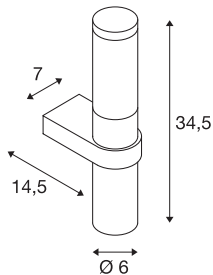

BIG NAILS

outdoor wall light, TC-(D,H,T,Q)SE, IP44, stainless steel 304, max. 15W

With the stainless steel BIG NAILS wall light, the opalescent PC illumination surface is enclosed by a stainless steel cap. It is suitable for use outdoors thanks to its IP44 protection class. The luminaire is connected to the 230V mains supply. The BIG NAILS series also contains floor stands and can therefore be used universally.

TECHNICAL DATA

Item no.	229182
Socket	E27
Number of sockets	1
IP Code	IP 44
Assembly	Surface
Assembly details	Wall
Primary nominal voltage	220-240V ~50/60Hz
Safety class	I
Wattage	15 W
Color	stainless steel
Light distribution	rotational symmetric
Light outlet	direct - indirect
Width	7 cm
Height	34.5 cm
Depth	14.5 cm
Net weight	1.506 kg
Gross weight	1.733 kg