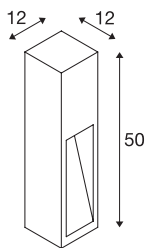

## RUSTY SLOT 50

outdoor floor stand, TC-DSE, IP44, rusted steel, L/W/H 12/12/50 cm, max. 11W

The indirectly radiating floor stands of the RUSTY SLOT series convince by their exceptional rust look. This is achieved by a special chemical treatment of the FeCSI steel used. This makes the luminaire a unique piece and an absolutely special feature wherever they are installed. It is suitable for use outdoors thanks to its IP44 protection class. As an option, an earth spike and a connection box for safe electrical connection are available within the square bollard. The connection of the two versions available is made to the 230V mains supply.

## TECHNICAL DATA

Item no.	229410
Socket	E27
Number of sockets	1
IP Code	IP 44
Assembly	Surface
Assembly details	Ground
Primary nominal voltage	220-240V ~50/60Hz
Safety class	II
Wattage	11 W
Color	rust
Light distribution	asymmetric
Light outlet	direct
Length	12 cm
Width	12 cm
Height	50 cm
Net weight	12.37 kg
Gross weight	12.816 kg
BIG WHITE Page	641