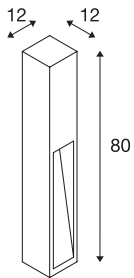

## RUSTY SLOT 80

outdoor floor stand, TC-DSE, IP44, rusted steel, L/W/H 12/12/80 cm, max. 11W

The indirectly radiating floor stands of the RUSTY SLOT series convince by their exceptional rust look. This is achieved by a special chemical treatment of the FeCSI steel used. This makes the luminaire a unique piece and an absolutely special feature wherever they are installed. It is suitable for use outdoors thanks to its IP44 protection class. As an option, an earth spike and a connection box for safe electrical connection are available within the square bollard. The connection of the two versions available is made to the 230V mains supply.

## TECHNICAL DATA

Item no.	229411
Socket	E27
Number of sockets	1
IP Code	IP 44
Assembly	Surface
Assembly details	Ground
Primary nominal voltage	220-240V ~50/60Hz
Safety class	II
Wattage	11 W
Color	rust
Light distribution	asymmetric
Light outlet	direct
Length	12 cm
Width	12 cm
Height	80 cm
Net weight	15.821 kg
Gross weight	16.434 kg
BIG WHITE Page	641

## Accessories

231230	EARTH SPIKE , for GRA- FIT, RUSTY SLOT, LOGS floor stand, galva- nised steel, length 48cm
228730	CONNECTION BOX , 3-pin, IP68