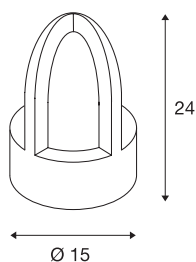

RUSTY CONE

outdoor floor stand, C35, round, rusted steel, Ø/H
15/24 cm, max. 40W, IP54

The directly radiating floor stands of the RUSTY CONE series convince by their exceptional rust look. This is achieved by a special chemical treatment of the FeCSi steel used, which produces a controlled rust layer on the surface, which protects the actual material from further corrosion. This makes the luminaires unique pieces and an absolutely special feature wherever they are installed. With protection class IP55, they are suitable for outdoor use. As an option an earth spike as well as a connection box for safe electrical connection are available within the bollard. The electrical connection of the versions available is made to the 230V mains supply.

TECHNICAL DATA

Item no.	229430
Socket	E14
Lamp	C35
Number of sockets	1
Lamps included	No
IP Code	IP 54
Impact resistance class	IK 02
Impact resistance	0.2 Joule
Assembly	Surface
Assembly details	Ground
Primary nominal voltage	220-240V ~50/60Hz
Safety class	I
Wattage	40 W
Color	rust
Light distribution	asymmetric
Light outlet	direct - indirect
Height	24 cm
Diameter	15 cm
Net weight	8.11 kg
Gross weight	8.559 kg
BIG WHITE Page	645